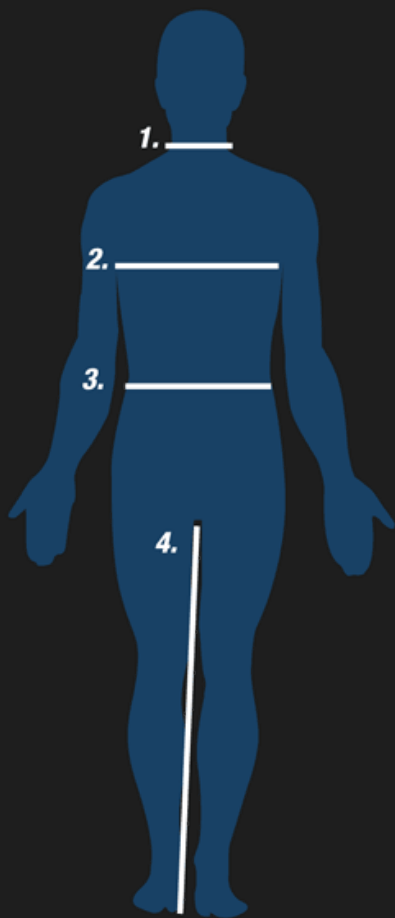

JACKETS/KNITWEAR - MENS

| Size | XS | S | M | L | XL | 2XL | 3XL | 4XL | 5XL | 6XL |
|----------------------------|----|----|----|-----|-----|-----|-----|-----|-----|-----|
| To fit chest size (cm) | 87 | 92 | 97 | 102 | 107 | 112 | 117 | 122 | 127 | 132 |
| To fit chest size (inches) | 34 | 36 | 38 | 40 | 42 | 44 | 46 | 48 | 50 | 52 |

SIZE CHART - WOMENS

| Size | 6 | 8 | 10 | 12 | 14 | 16 | 18 | 20 | 22 | 24 |
|--------------------------------|----|----|----|-----|-----|-----|-----|-----|-----|-----|
| To fit bust size (cm) | 80 | 85 | 90 | 95 | 100 | 105 | 110 | 115 | 120 | 125 |
| To fit natural waist size (cm) | 60 | 65 | 70 | 75 | 80 | 85 | 90 | 95 | 100 | 105 |
| To fit lower waist size (cm) | 67 | 72 | 77 | 82 | 87 | 92 | 97 | 102 | 107 | 112 |
| To fit hip size (cm) | 87 | 92 | 97 | 102 | 107 | 112 | 117 | 122 | 127 | 132 |
| In-leg length (cm) | 78 | 80 | 80 | 82 | 82 | 84 | 84 | 86 | 86 | 86 |

* Bisley size charts should be used as a measuring guide only. Garments will vary according to style and fit of the garment.

How To Measure

MALE

- 1. NECK** Measure around the neck where the top of the shirt collar would sit.
- 2. CHEST** Standing naturally, measure around the fullest part of the chest and shoulder, under the arms with your arms at resting position.
- 3. WAIST** Measure over undergarments at the natural waistline (usually approx. 1cm below the navel).
- 4. IN-LEG** Measure from crotch to floor, with shoes.