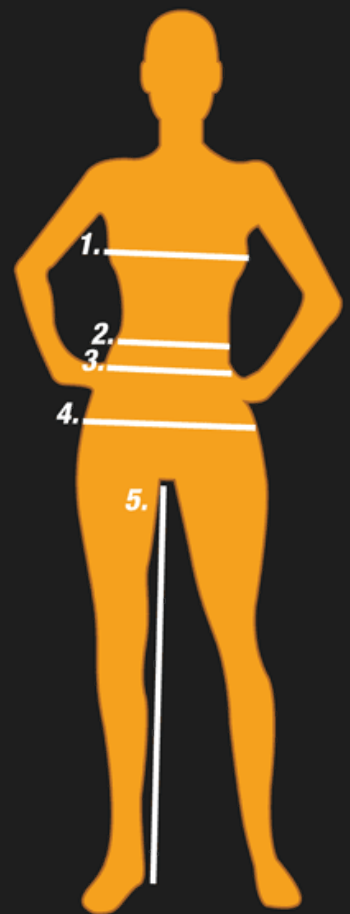

SIZE CHART - WOMENS

| Size | 6 | 8 | 10 | 12 | 14 | 16 | 18 | 20 | 22 | 24 |
|--------------------------------|----|----|----|-----|-----|-----|-----|-----|-----|-----|
| To fit bust size (cm) | 80 | 85 | 90 | 95 | 100 | 105 | 110 | 115 | 120 | 125 |
| To fit natural waist size (cm) | 60 | 65 | 70 | 75 | 80 | 85 | 90 | 95 | 100 | 105 |
| To fit lower waist size (cm) | 67 | 72 | 77 | 82 | 87 | 92 | 97 | 102 | 107 | 112 |
| To fit hip size (cm) | 87 | 92 | 97 | 102 | 107 | 112 | 117 | 122 | 127 | 132 |
| In-leg length (cm) | 78 | 80 | 80 | 82 | 82 | 84 | 84 | 86 | 86 | 86 |

* Bisley size charts should be used as a measuring guide only. Garments will vary according to style and fit of the garment.

How To Measure

MALE

- 1. NECK** Measure around the neck where the top of the shirt collar would sit.
- 2. CHEST** Standing naturally, measure around the fullest part of the chest and shoulder, under the arms with your arms at resting position.
- 3. WAIST** Measure over undergarments at the natural waistline (usually approx. 1cm below the navel).
- 4. IN-LEG** Measure from crotch to floor, with shoes.